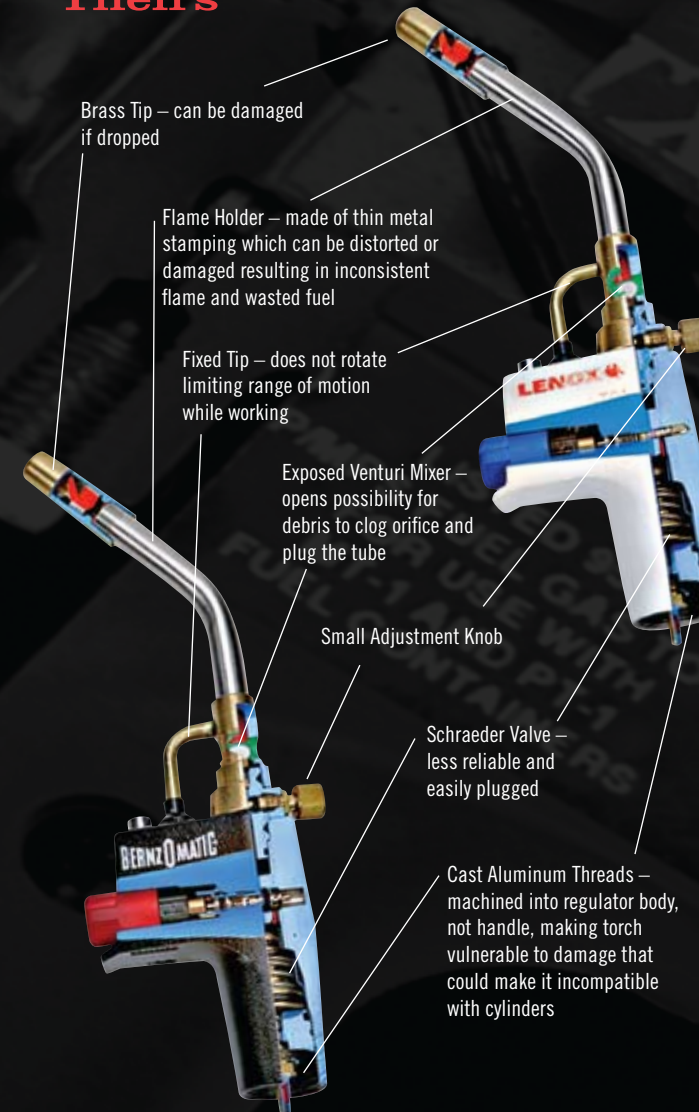

SEE FOR YOURSELF

Theirs