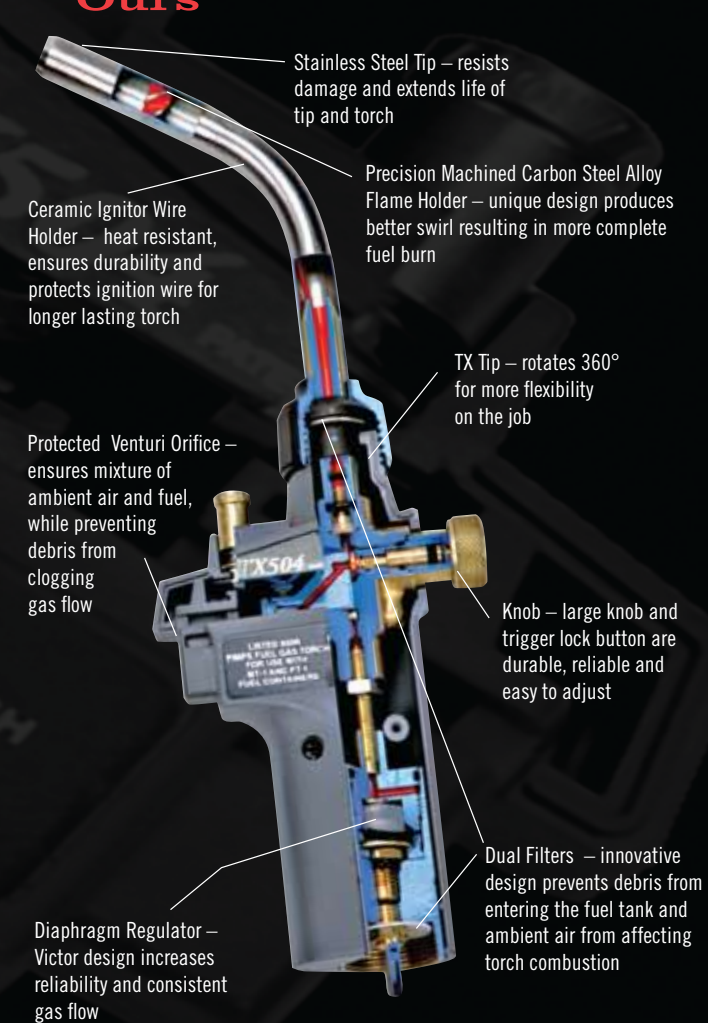

Ours

IT'S CALLED PROFESSIONAL GRADE FOR A REASON.

TurboTorch®