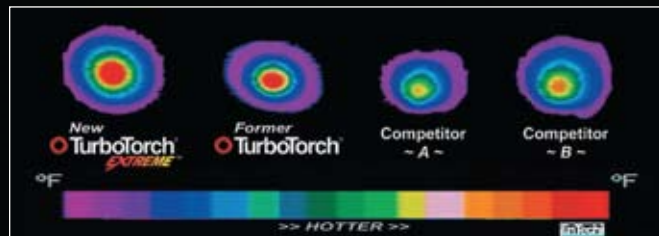

When you want the best, accept no substitutes.

A legacy of innovation, reliability and commitment that will last for years to come. TurboTorch is designed and built for professional grade performance in the HVAC and plumbing markets. Known for product excellence and user safety, TurboTorch has earned the same distinction as Victor Equipment Company.

TURBOTORCH OFFERS:

- Extreme Swirl Technology (burns hotter and cleaner)
- Highest heat output temperatures available
- Pure, clean flame
- Instantaneous working temperatures
- Consistent target temperatures
- Durable and innovative design & engineering
- Three-year warranty

INNOVATIVE MARKET LEADERS

Professionals count on TurboTorch innovative design, engineering and manufacturing. The patented Extreme Swirl Technology completely burns the fuel inside the flame tube. The result is a pure working flame that is non-oxidizing and non-carbonizing.

This chart shows thermal imaging comparisons of TurboTorch Extreme air acetylene tips along with comparable tips offered by two other manufacturers.

MAPP®/PROPANE TORCHES

TurboTorch began by manufacturing MAPP/Propane torches for professional plumbing and continues to dominate in this industry. TurboTorch is the torch that plumbing and HVAC professionals rely on to get the job done.

- *Balanced and lightweight ergonomic design (easy to use and it reduces arm fatigue)*
- *Two sizes (meets the needs of any job)*
- *Reaches working temperatures faster*
- *Rotating tip (allows more flexibility)*
- *Durable flame holder*

AIR ACETYLENE TORCHES

TurboTorch also offers a wide range of air acetylene torches, tips and kits. Ideal for the HVAC industry.

- *Self-lighting and standard torches*
- *Full range of tips and accessories*
- *Acetylene burns hotter than MAPP or propane*
- *Requires only one cylinder*
- *Economic substitute for oxy-acetylene*
- *Air-acetylene tote kits include extra tips and MC or B tote*

OXY-ACETYLENE OUTFITS

TurboTorch oxy-acetylene outfits are manufactured by Victor, the undisputed leader in gas apparatus.

- *Medium or light duty welding, cutting and brazing tote outfits*
- *Torch outfits available with or without tanks*
- *Extensive line of cutting attachments, welding handles, tips and nozzles*
- *Unique tote design (small footprint), ergonomic handle and built-in storage compartments*
- *All outfits are completely compatible with Victor tips and components*